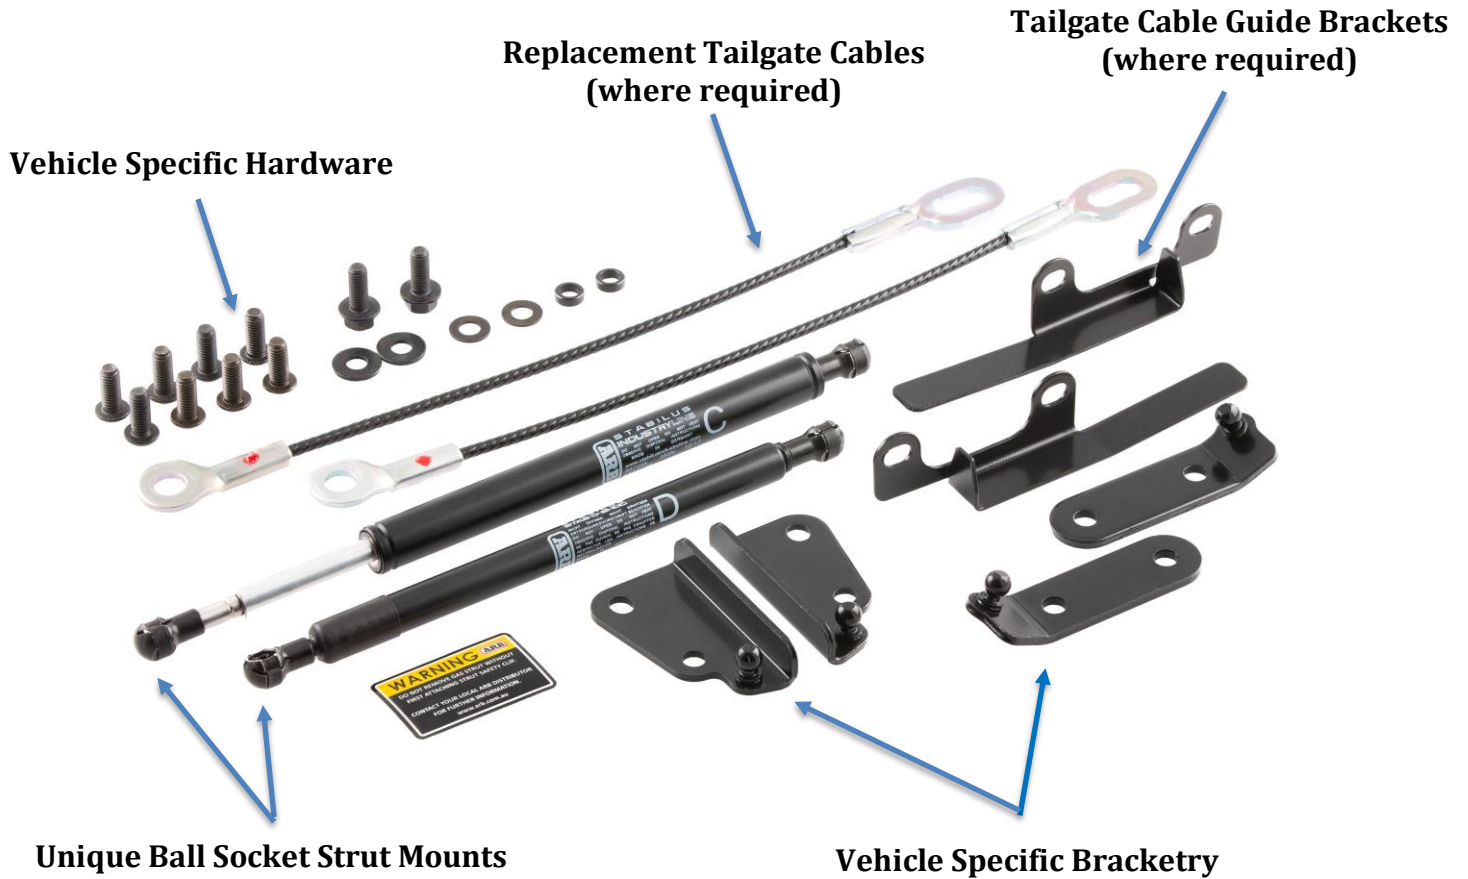

Refer to table page 3

Product Group:

141 – Tailgate Assist **Fitting:**

Refer to table page 3

Availability Date in Europe:

August 2018

Product Specification

For all the ute owners out there that are sick and tired of lowering and raising the heavy tailgate, ARB have the perfect solution. Introducing the exciting new ARB Tailgate Assist. Using a combination of cleverly designed struts, the Tailgate Assist safely controls the opening speed and reduces the closing effort by over 50% offering a simple one-handed operation.

The ARB engineers were tasked with quite a challenge designing the new Tailgate Assist. Tight tolerances between the tailgate edge and tub body meant that precision bracketry was required to allow smooth, uninterfered operation of all moving parts. Maintaining optimum strut alignment is paramount for product longevity and is achieved by using unique ball socket mounts. This style of strut mount allows for vehicle manufacturing tolerances that could otherwise drastically shorten the service life of the struts through misalignment.

Features & Benefits:

Installation:

The Mitsubishi Triton MQ has two different types of tailgate travel limiters fitted from factory which vary depending on the vehicle model. Some models incorporate a metal scissor strap whereas other models use cables. Based on this, two Tailgate Assist kits have been developed to suit each application. Vehicles fitted with metal scissor straps have replacement cables included in each kit. See below images for visual identification of factory tailgate travel limiter types.

Tailgate Travel Limit Cables

Tailgate Travel Limit Scissor Strap

The fitting instructions include important product safety warnings as does the included warning label that must be fitted to the tub body as per the instructions.