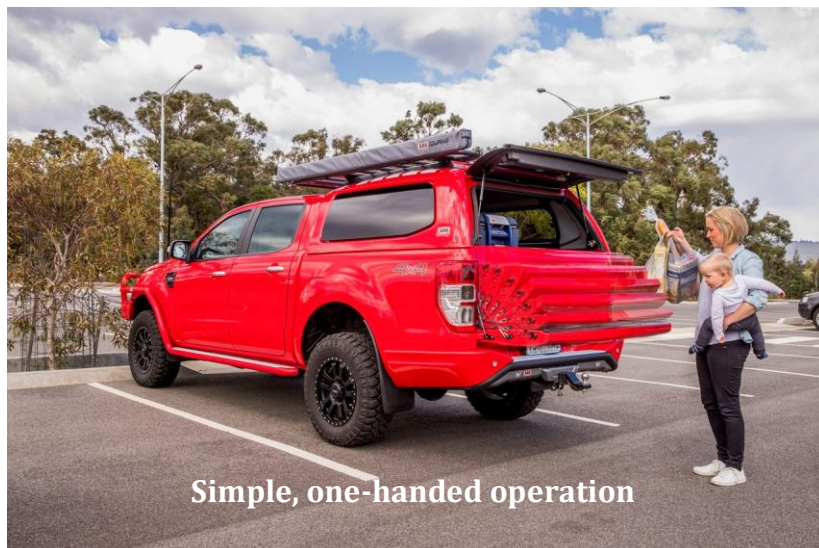

Features & Benefits: